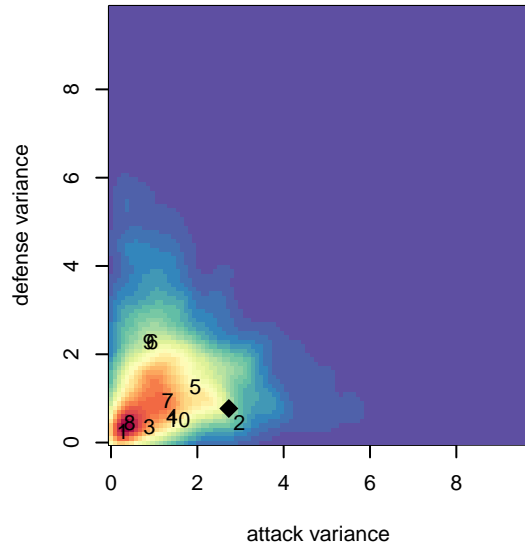

PCU Red 1 G01

Portland City United SC
Portland, OR
G01 total strength=1550
attack=16.88 defense=10.73
spr league = Win OYS G01 Div 1 Red

alt names used:

Venues played:
2016 Clash At the Border Gold/Silver U16
2016 PCU Summer Classic U15-U16 Gold
2016 Crossfire Select U16 Silver
2016 Timbers Winter Showcase 2001 Showcas
2016 Win OYS G01 Division 1 Red
2016 OYS State Cup G01

PCU Red 1 G01
Dots are actual minus expected GF (blue circles) and GA (red triangles).
Blue line is smoothed change in attack strength. Red is smoothed change in defense strength.

**attack and defense variance (black dot)
relative to other teams
and top 10 in region**

Performance relative to 13 month average

Distribution of opponents
 Red = Lose zone, Blue = Win zone, Green = Even
 Black line separates win/lose zones

lot. A=Neither has attack advantage, B=Opponent has both attack and defense advantage, C=Opponent has both attack and defense disadvantage, D=Both have