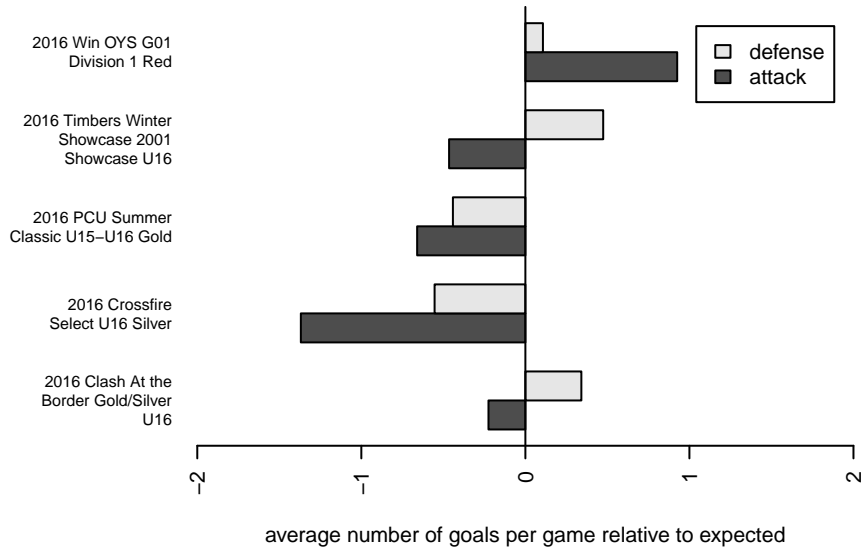

PCU Red 1 G01

Portland City United SC
Portland, OR
G01 total strength=1550
attack=16.88 defense=10.73
spr league = Win OYS G01 Div 1 Red

alt names used:

Venues played:
2016 Clash At the Border Gold/Silver U16
2016 PCU Summer Classic U15-U16 Gold
2016 Crossfire Select U16 Silver
2016 Timbers Winter Showcase 2001 Showcas
2016 Win OYS G01 Division 1 Red
2016 OYS State Cup G01

PCU Red 1 G01
Dots are actual minus expected GF (blue circles) and GA (red triangles).
Blue line is smoothed change in attack strength. Red is smoothed change in defense strength.

**attack and defense variance (black dot)
relative to other teams
and top 10 in region**

**attack and defense rating
relative to others at age
and all opponents in last 13 months**

**attack and defense rating
relative to others at age
and all opponents in last 13 months**

Performance relative to 13 month average

Performance relative to 13 month average

Distribution of opponents
 Red = Lose zone, Blue = Win zone, Green = Even
 Black line separates win/lose zones

lot. A=Neither has attack advantage, B=Opponent has both attack and defense advantage, C=Opponent has both attack and defense disadvantage, D=Both have