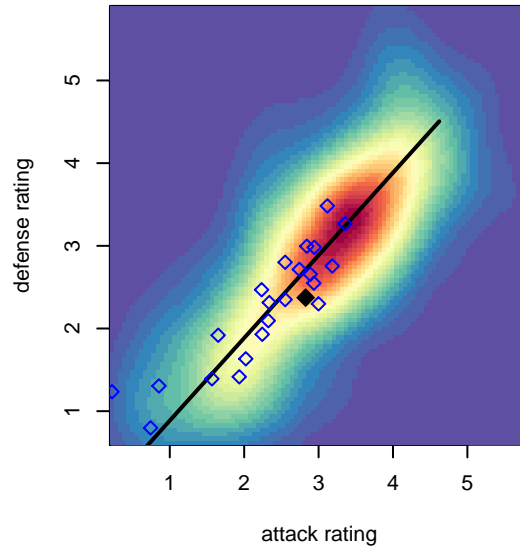

PCU Red 1 G01

Portland City United SC
Portland, OR
G01 total strength=1550
attack=16.88 defense=10.73
spr league = Win OYS G01 Div 1 Red

alt names used:

Venues played:
2016 Clash At the Border Gold/Silver U16
2016 PCU Summer Classic U15-U16 Gold
2016 Crossfire Select U16 Silver
2016 Timbers Winter Showcase 2001 Showcas
2016 Win OYS G01 Division 1 Red
2016 OYS State Cup G01

PCU Red 1 G01
Dots are actual minus expected GF (blue circles) and GA (red triangles).
Blue line is smoothed change in attack strength. Red is smoothed change in defense strength.

**attack and defense variance (black dot)
relative to other teams
and top 10 in region**

**attack and defense rating
relative to others at age
and all opponents in last 13 months**

**attack and defense rating
relative to others at age
and all opponents in last 13 months**

Performance relative to 13 month average

Performance relative to 13 month average

Distribution of opponents
 Red = Lose zone, Blue = Win zone, Green = Even
 Black line separates win/lose zones

lot. A=Neither has attack advantage, B=Opponent has both attack and defense advantage, C=Opponent has both attack and defense disadvantage, D=Both have