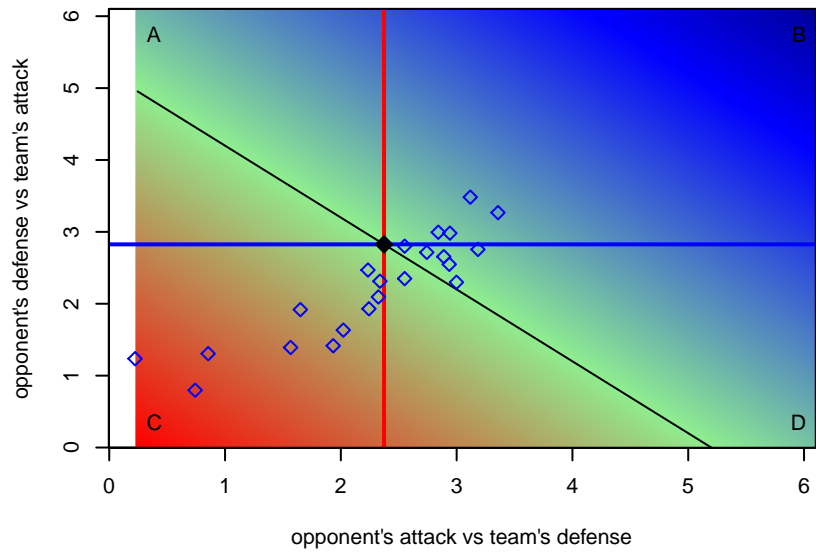

PCU Red 1 G01

Portland City United SC
Portland, OR
G01 total strength=1550
attack=16.88 defense=10.73
spr league = Win OYS G01 Div 1 Red

alt names used:

Venues played:
2016 Clash At the Border Gold/Silver U16
2016 PCU Summer Classic U15-U16 Gold
2016 Crossfire Select U16 Silver
2016 Timbers Winter Showcase 2001 Showcas
2016 Win OYS G01 Division 1 Red
2016 OYS State Cup G01

PCU Red 1 G01
Dots are actual minus expected GF (blue circles) and GA (red triangles).
Blue line is smoothed change in attack strength. Red is smoothed change in defense strength.

**attack and defense variance (black dot)
relative to other teams
and top 10 in region**

**attack and defense rating
relative to others at age
and all opponents in last 13 months**

**attack and defense rating
relative to others at age
and all opponents in last 13 months**

Performance relative to 13 month average

Performance relative to 13 month average

Distribution of opponents
 Red = Lose zone, Blue = Win zone, Green = Even
 Black line separates win/lose zones

lot. A=Neither has attack advantage, B=Opponent has both attack and defense advantage, C=Opponent has both attack and defense disadvantage, D=Both have