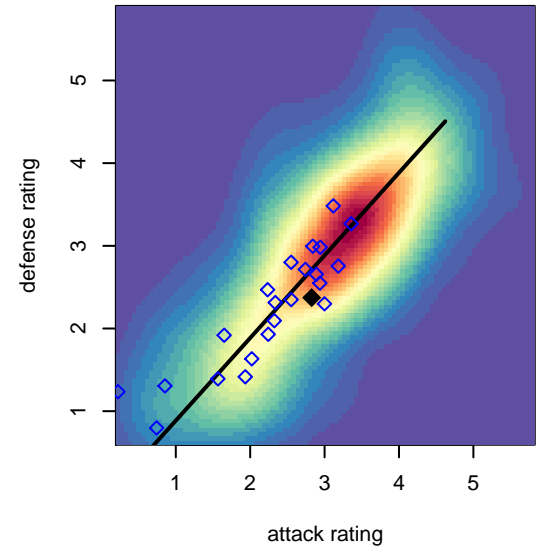

PCU Red 1 G01

Portland City United SC
Portland, OR
G01 total strength=1550
attack=16.88 defense=10.73
spr league = Win OYS G01 Div 1 Red

alt names used:

Venues played:
2016 Clash At the Border Gold/Silver U16
2016 PCU Summer Classic U15-U16 Gold
2016 Crossfire Select U16 Silver
2016 Timbers Winter Showcase 2001 Showcas
2016 Win OYS G01 Division 1 Red
2016 OYS State Cup G01

PCU Red 1 G01
Dots are actual minus expected GF (blue circles) and GA (red triangles).
Blue line is smoothed change in attack strength. Red is smoothed change in defense strength.

**attack and defense variance (black dot)
relative to other teams
and top 10 in region**

**attack and defense rating
relative to others at age
and all opponents in last 13 months**

**attack and defense rating
relative to others at age
and all opponents in last 13 months**

Performance relative to 13 month average

Performance relative to 13 month average

Distribution of opponents
 Red = Lose zone, Blue = Win zone, Green = Even
 Black line separates win/lose zones

lot. A=Neither has attack advantage, B=Opponent has both attack and defense advantage, C=Opponent has both attack and defense disadvantage, D=Both have